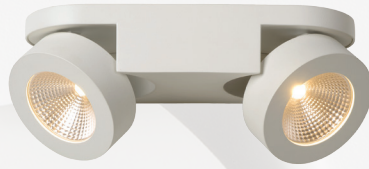

Wall light **MITRAX**
33258/05/31

- 1x5W/INTEGRATED CREE LED/3000K/450lm/incl.
- H: 5,6cm-12cm/ W: 10cm/L: 15,7cm
- White
- Aluminium

33258/10/31

- 2x5W/INTEGRATED CREE LED/3000K/2x450lm/incl.
- H: 5,6cm-12cm/W: 10cm/L: 26cm
- White
- Aluminium

Ceiling light **MITRAX**
33158/10/31

- 2x5W/INTEGRATED CREE LED/3000K/2x450lm/incl.
- H: 5,8-12cm/W: 10cm/L: 26cm
- White
- Aluminium

33159/10/31

- 2x5W/INTEGRATED CREE LED/3000K/2x450lm/incl.
- H: 16-17cm/W: 10cm/L: 24cm
- Base: W10cm/L: 10cm
- White
- Aluminium

Ceiling light **MITRAX**
33158/15/31

- 3x5W/INTEGRATED CREE LED/3000K/3x450lm/incl.
- H: 5,5-12,5cm/W: 10cm/L: 54cm
- White
- Aluminium

33158/20/31

- 4x5W/INTEGRATED CREE LED/3000K/4x450lm/incl.
- H: 5,5-12,5cm/W: 10cm/L: 76cm
- White
- Aluminium

Pendant **MITRAX**
33458/20/31

- 4x5W/INTEGRATED CREE LED/3000K/4x450lm/incl.
- Ceiling plate: H: 3,5cm/W: 5cm/L: 41,5cm
- H: 5,5cm/W: 10cm/L: 76cm
- H: max. 135,5
- White
- Aluminium